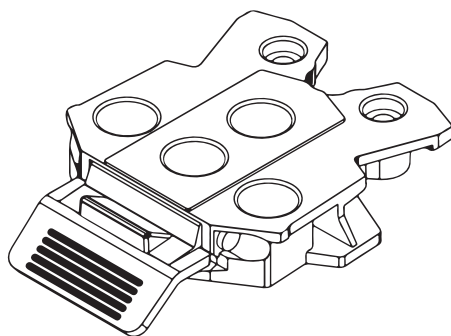

Optional Security add-on

SpacePole MultiClip™

Installation Guide

MK15-0240 version 1.1 08/2017

SpacePole Stack Solution

Installation

Mount the Payment Device

1

2

-Dismount the Payment Device