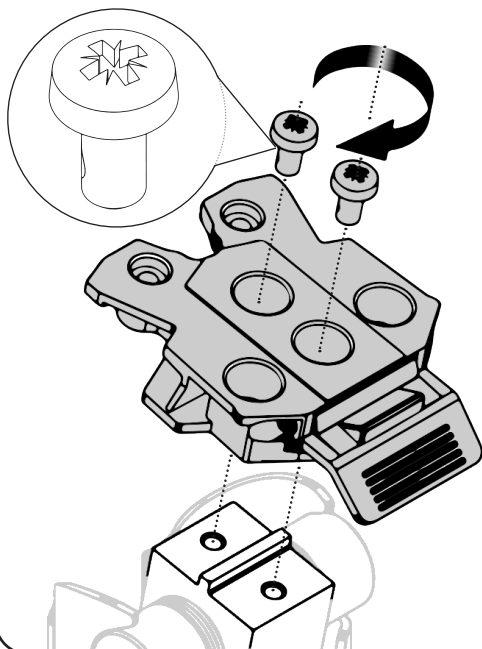

Optional Security add-on

SpacePole MultiClip™

Installation Guide

MK15-0240 version 1.1 08/2017

SpacePole Stack Solution

Installation

Mount the Payment Device

1

2

-Dismount the Payment Device