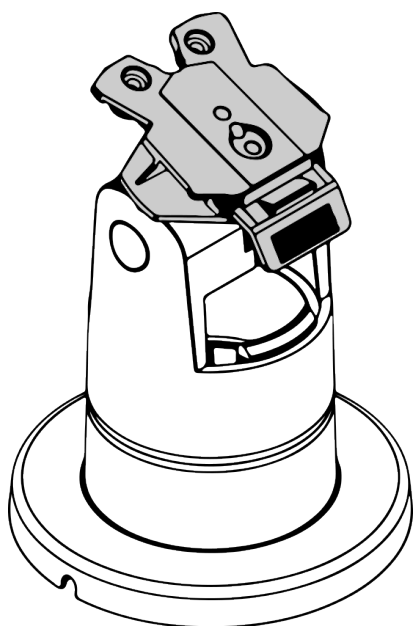

Optional Security add-on

SpacePole MultiClip™

Installation Guide

MK15-0240 version 1.1 08/2017

SpacePole Stack Solution

Installation

Mount the Payment Device

1