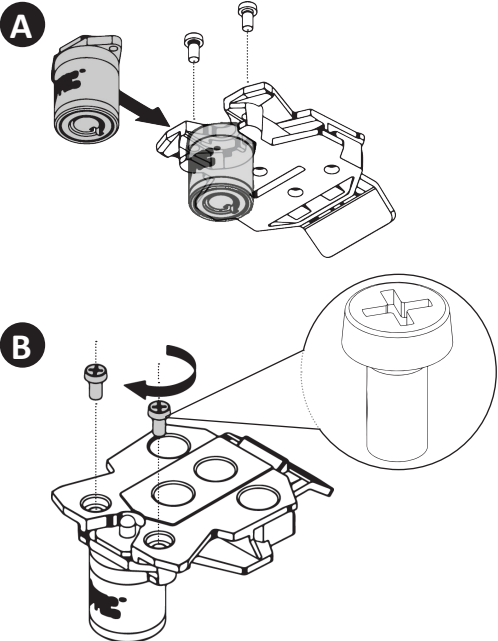

Optional Security add-on

SpacePole MultiClip™

Installation Guide

MK15-0240 version 1.1 08/2017

SpacePole Stack Solution

Installation

Mount the Payment Device

1

2

-Dismount the Payment Device